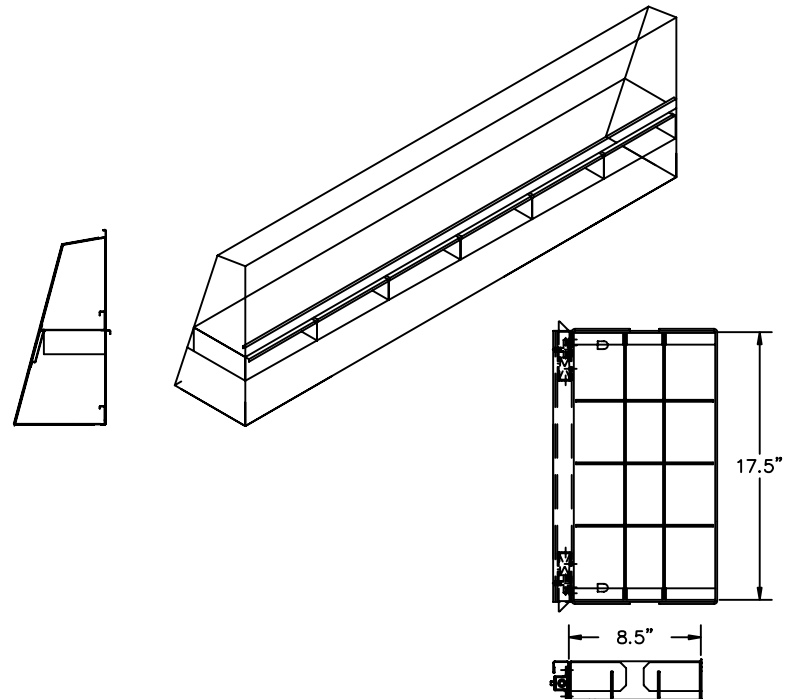

OPTION NO.	APPLICATION	PRICE
77007052	INSTALLED, SIX REMOVABLE DRAWER UNITS – KUV STREET SIDE	
77007060	INSTALLED, SIX REMOVABLE DRAWER UNITS – KUV CURB SIDE	
77007078	LOOSE, SIX REMOVABLE DRAWER UNITS FOR KUV OR KC	

SPECIFICATIONS ARE SUBJECT TO CHANGE WITHOUT NOTICE.

INFORMATION ON THIS PAGE MAY NOT BE REPRODUCED WITHOUT THE EXPRESS WRITTEN CONSENT OF THE KNAPHEIDE MFG. CO.

FOR INTERNAL USE ONLY
S236-09